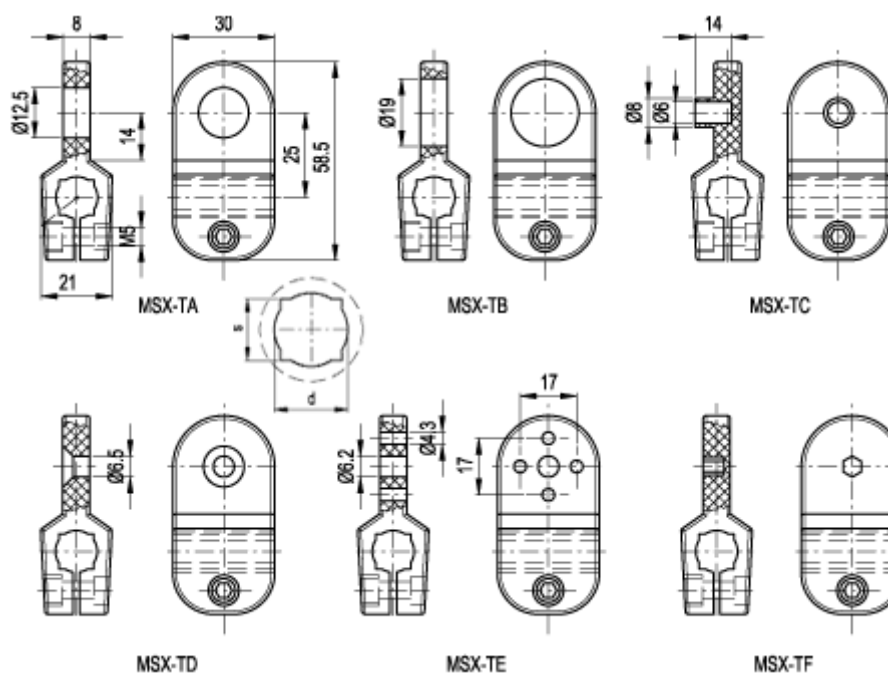

Article number: 2310440145
 Description: E+G MSX Device clamp
 MSX.56-TD-12-14

Measures

d	= 14
Rotation resistance	= 5
s	= 12
Torque (N m)	= 1100
Type	= MSX.56-TA-12-14